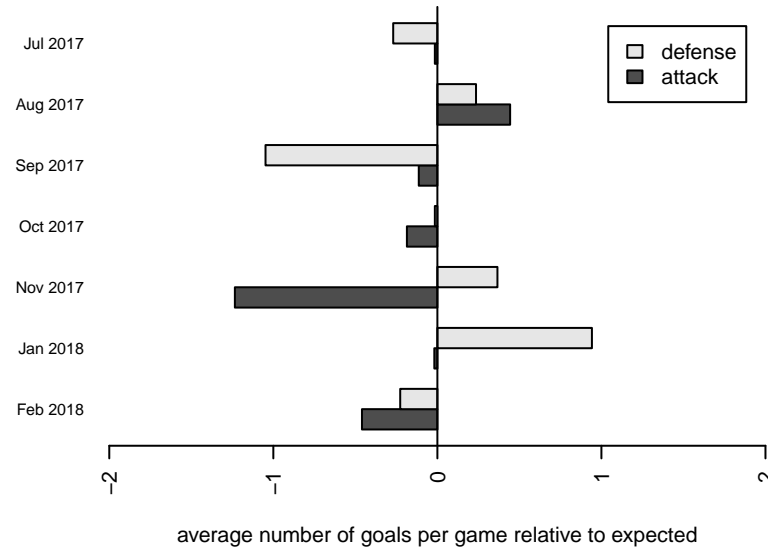

Performance relative to 13 month average