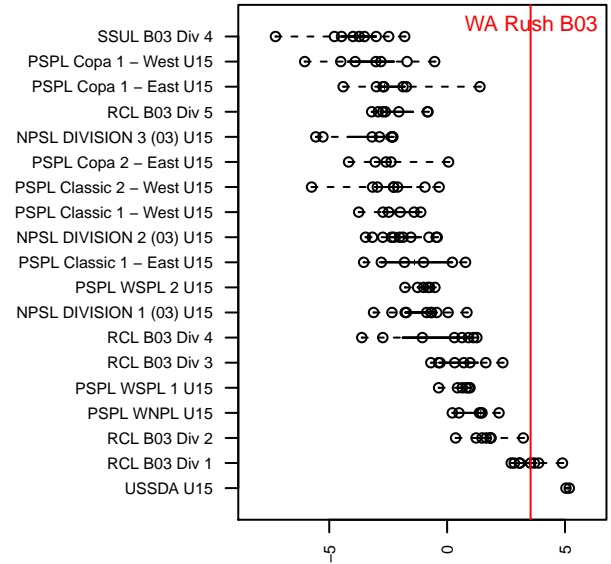

WA Rush B03

Washington Rush SC
 Everett, WA
 B03 total strength=1643
 attack=26.12 defense=13.22
 fall league = RCL B03 Div 1

alt names used:
 Washington Rush B03 A
 Washington Rush B03 Rush
 WASHINGTON RUSH B03 RUSH
 WASHINGTON RUSH WA RUSH B03 RUSH (\
 WASHINGTON RUSH B03 RUSH
 Washington Rush B03 A

Venues played:
 2017 Rainier Challenge Copa U15
 2017 Nike Crossfire Challenge Super Group U'
 2017 WA Rush Cup BU15 Gold
 2017 NW Champions Cup BOYS 03
 2017 RCL B03 Div 1
 2017 WYS Championship B03

WA Rush B03
 Dots are actual minus expected GF (blue circles) and GA (red triangles).
 Blue line is smoothed change in attack strength. Red is smoothed change in defense strength.

**attack and defense variance (black dot)
relative to other teams
and top 10 in region**

**attack and defense rating
relative to others at age
and all opponents in last 13 months**

Performance relative to 13 month average