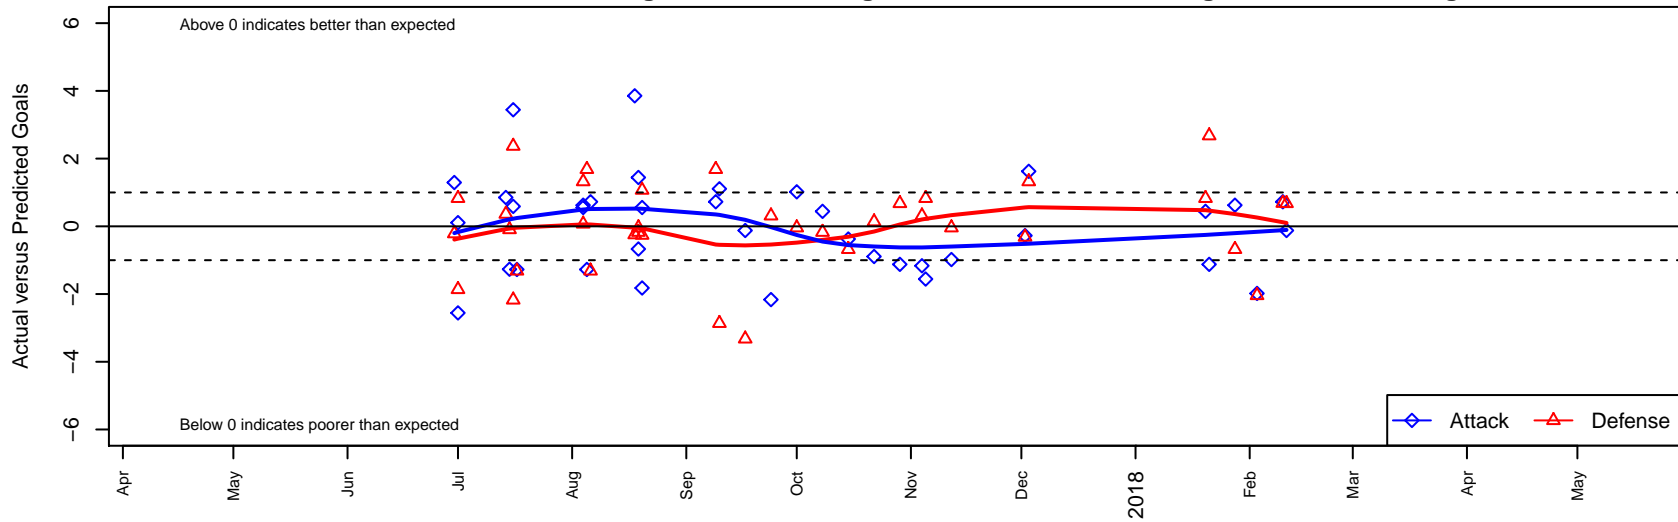

WA Rush B03

Washington Rush SC
 Everett, WA
 B03 total strength=1643
 attack=26.12 defense=13.22
 fall league = RCL B03 Div 1

alt names used:
 Washington Rush B03 A
 Washington Rush B03 Rush
 WASHINGTON RUSH B03 RUSH
 WASHINGTON RUSH WA RUSH B03 RUSH (\
 WASHINGTON RUSH B03 RUSH
 Washington Rush B03 A

Venues played:
 2017 Rainier Challenge Copa U15
 2017 Nike Crossfire Challenge Super Group U'
 2017 WA Rush Cup BU15 Gold
 2017 NW Champions Cup BOYS 03
 2017 RCL B03 Div 1
 2017 WYS Championship B03

WA Rush B03
 Dots are actual minus expected GF (blue circles) and GA (red triangles).
 Blue line is smoothed change in attack strength. Red is smoothed change in defense strength.

**attack and defense variance (black dot)
relative to other teams
and top 10 in region**

**attack and defense rating
relative to others at age
and all opponents in last 13 months**

Performance relative to 13 month average