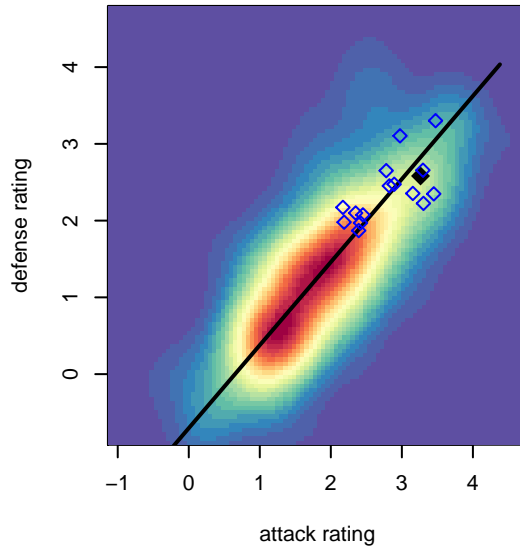

WA Rush B03

Washington Rush SC
 Everett, WA
 B03 total strength=1643
 attack=26.12 defense=13.22
 fall league = RCL B03 Div 1

alt names used:
 Washington Rush B03 A
 Washington Rush B03 Rush
 WASHINGTON RUSH B03 RUSH
 WASHINGTON RUSH WA RUSH B03 RUSH (\
 WASHINGTON RUSH B03 RUSH
 Washington Rush B03 A

Venues played:
 2017 Rainier Challenge Copa U15
 2017 Nike Crossfire Challenge Super Group U'
 2017 WA Rush Cup BU15 Gold
 2017 NW Champions Cup BOYS 03
 2017 RCL B03 Div 1
 2017 WYS Championship B03

WA Rush B03
 Dots are actual minus expected GF (blue circles) and GA (red triangles).
 Blue line is smoothed change in attack strength. Red is smoothed change in defense strength.

**attack and defense variance (black dot)
relative to other teams
and top 10 in region**

**attack and defense rating
relative to others at age
and all opponents in last 13 months**

Performance relative to 13 month average