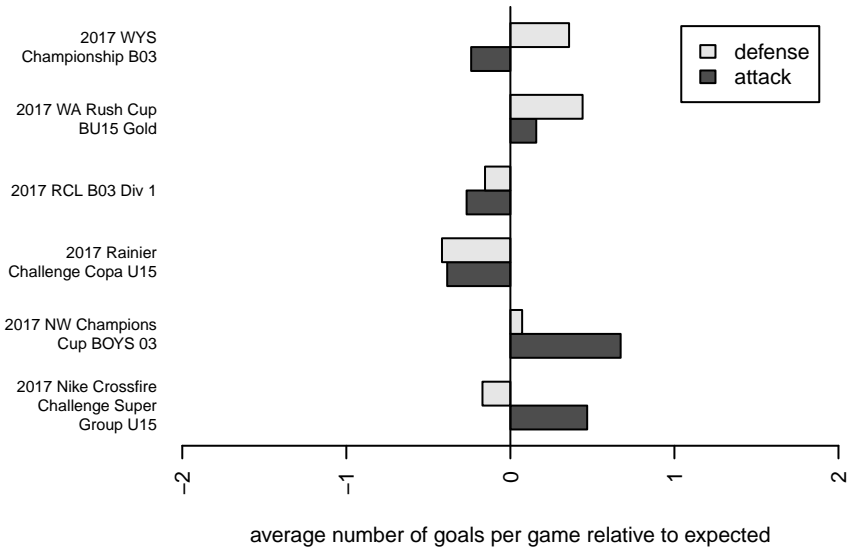

WA Rush B03

Washington Rush SC
 Everett, WA
 B03 total strength=1643
 attack=26.12 defense=13.22
 fall league = RCL B03 Div 1

alt names used:
 Washington Rush B03 A
 Washington Rush B03 Rush
 WASHINGTON RUSH B03 RUSH
 WASHINGTON RUSH WA RUSH B03 RUSH (\
 WASHINGTON RUSH B03 RUSH
 Washington Rush B03 A

Venues played:
 2017 Rainier Challenge Copa U15
 2017 Nike Crossfire Challenge Super Group U'
 2017 WA Rush Cup BU15 Gold
 2017 NW Champions Cup BOYS 03
 2017 RCL B03 Div 1
 2017 WYS Championship B03

WA Rush B03
 Dots are actual minus expected GF (blue circles) and GA (red triangles).
 Blue line is smoothed change in attack strength. Red is smoothed change in defense strength.

**attack and defense variance (black dot)
relative to other teams
and top 10 in region**

**attack and defense rating
relative to others at age
and all opponents in last 13 months**

Performance relative to 13 month average