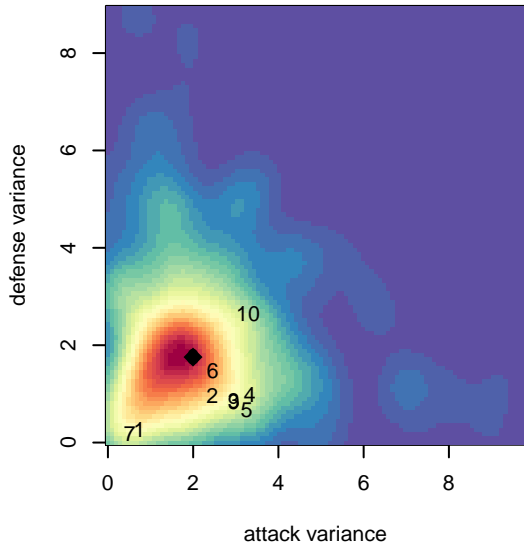

WA Rush B03

Washington Rush SC
 Everett, WA
 B03 total strength=1643
 attack=26.12 defense=13.22
 fall league = RCL B03 Div 1

alt names used:
 Washington Rush B03 A
 Washington Rush B03 Rush
 WASHINGTON RUSH B03 RUSH
 WASHINGTON RUSH WA RUSH B03 RUSH (\
 WASHINGTON RUSH B03 RUSH
 Washington Rush B03 A

Venues played:
 2017 Rainier Challenge Copa U15
 2017 Nike Crossfire Challenge Super Group U'
 2017 WA Rush Cup BU15 Gold
 2017 NW Champions Cup BOYS 03
 2017 RCL B03 Div 1
 2017 WYS Championship B03

WA Rush B03
 Dots are actual minus expected GF (blue circles) and GA (red triangles).
 Blue line is smoothed change in attack strength. Red is smoothed change in defense strength.

**attack and defense variance (black dot)
relative to other teams
and top 10 in region**

**attack and defense rating
relative to others at age
and all opponents in last 13 months**

Performance relative to 13 month average